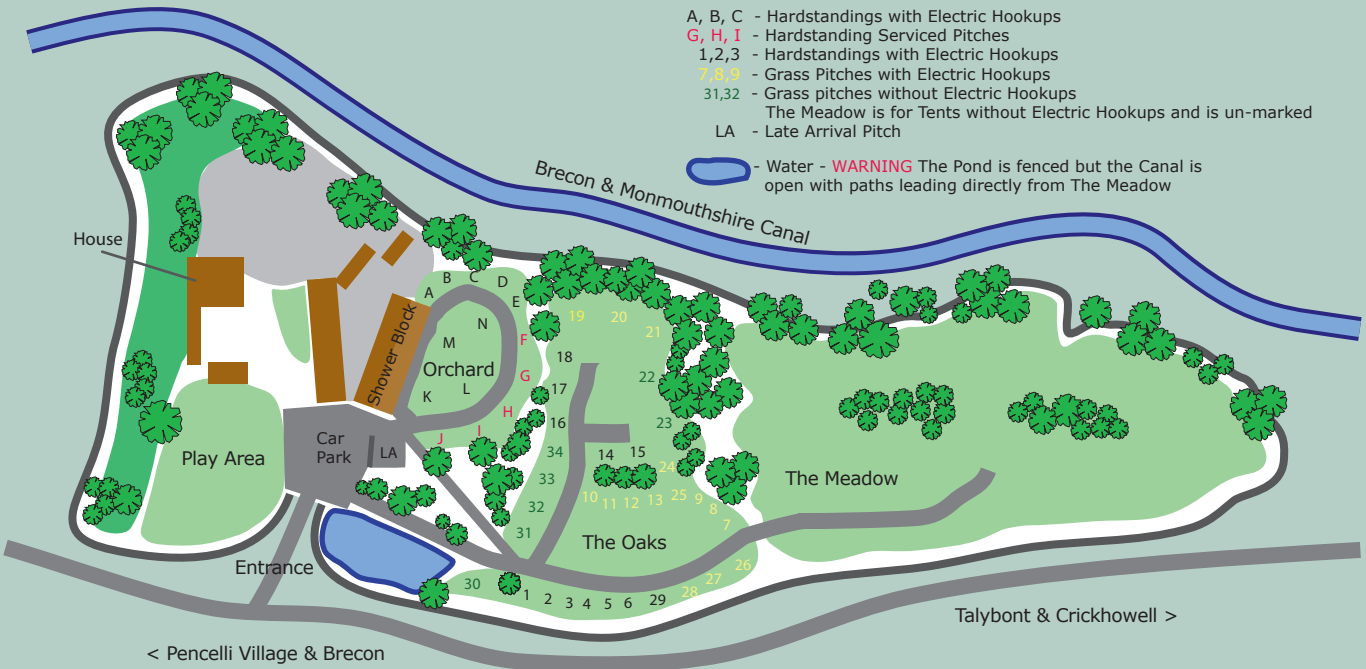

- A, B, C - Hardstandings with Electric Hookups
- G, H, I - Hardstanding Serviced Pitches
- 1,2,3 - Hardstandings with Electric Hookups
- 7,8,9 - Grass Pitches with Electric Hookups
- 31,32 - Grass pitches without Electric Hookups
- The Meadow is for Tents without Electric Hookups and is un-marked
- LA - Late Arrival Pitch

 - Water - **WARNING** The Pond is fenced but the Canal is open with paths leading directly from The Meadow

< Pencelli Village & Brecon

Talybont & Crickhowell >